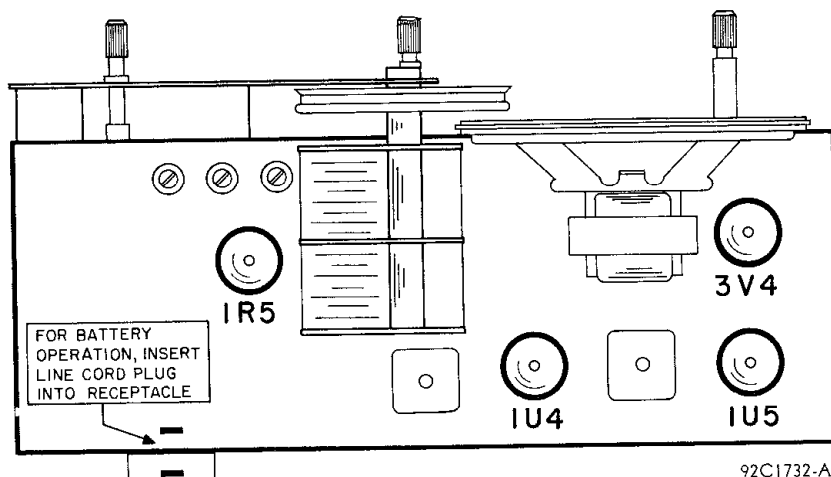

REPLACEMENT BATTERIES

Type	Hall-crafters	General	RCA	Burgess	Ever-easy	Ray-O-Vac
7½ volt "A"	P-13	3i	VS065	C5	717	P751
90 volt "B"	P-231	132	VS090	N60	490	4390

Fig. 3. Tube Location

SERVICE OR OPERATING QUESTIONS—For any further information regarding operation or servicing of your radio, contact your Hallicrafters dealer. The Hallicrafters Co. maintains an extensive system of authorized service centers where any required service will be performed promptly and efficiently at a nominal charge. All Hallicrafters Authorized Service Centers display the sign shown at the right. For the location of the one nearest you, consult your dealer or telephone directory.