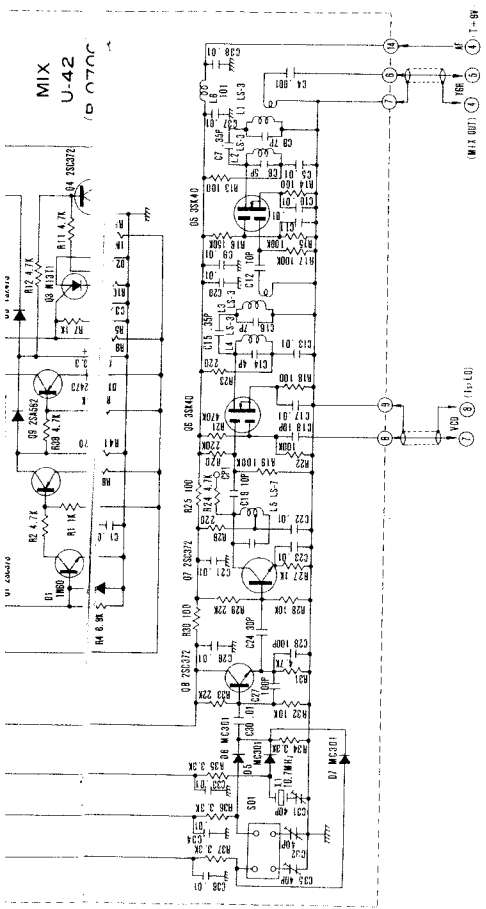

3

ICOM TECHNICAL SUPPORT DEPT
Return This Material if This
Stamp is Printed Red.

Some component subject 32
for an improvement with

IG 30

DISPLAY

2

1	2
3	4

Dark green R
gray
Dark green L