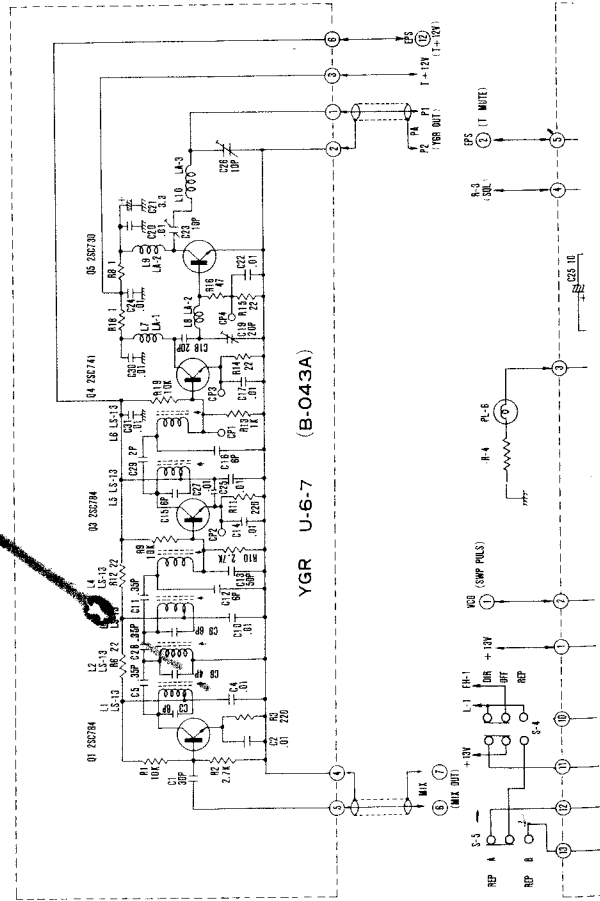

3

ICOM TECHNICAL SUPPORT DEPT
Return This Material if This
Stamp is Printed Red.

Some component subject 32
for an improvement with

IG 30

DISPLAY

2

1	2
3	4

Dark green R
gray
Dark green L