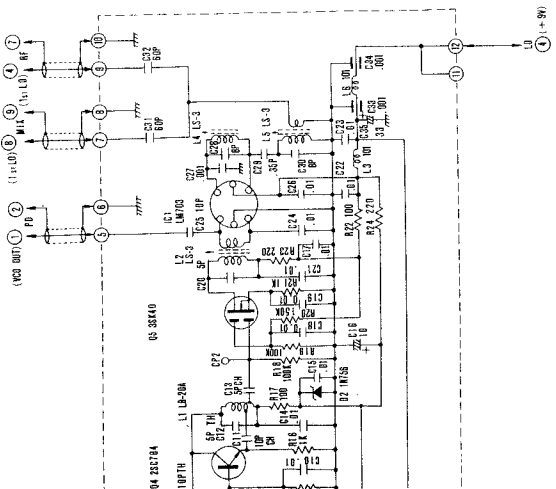

3

ICOM TECHNICAL SUPPORT DEPT
Return This Material if This
Stamp is Printed Red.

Some component subject 32
for an improvement with

IG 30

DISPLAY

2

1	2
3	4

Dark green R
gray
Dark green L